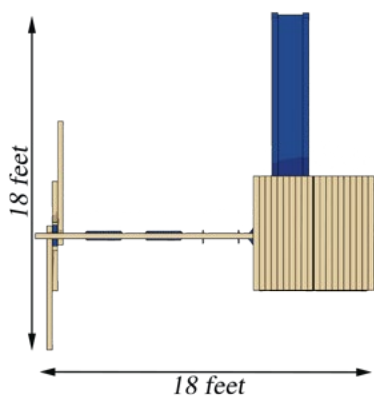

Canterbury

Style and beauty meet craftsmanship and function. Arched wall details and circular foothold cutouts take swing set design outside of the box. The Canterbury play set features five platforms, a 3-foot crawl tunnel, 10-foot scoop slide and 3-position swing beam. For more information about this swing set call or [visit our website](#).

Features

- 10 Foot Scoop Slide
- Two Belt Swings with Vinyl Dipped Chains
- Trapeze Swing with Handles & Vinyl Dipped Chains
- Wood Roof
- Five Levels
- Adjustable Swing Legs For Unlevel Yards
- 3 Foot Crawl Tube
- Climb-up Walls

Structure

- 100% Natural Northern White Cedar
- Play Deck Head Room: 54", 64", 90"
- Play Deck Height: 11" - 84"
- Swing Beam Height: 93"
- Three Position Swing Beam
- Under Carriage: 4" x 4"
- Arched Top Cozy Walls
- Level One: 3' x 6' - 5" Deck Height
- Level Two: 3' x 3' - 11" Deck Height
- Level Three: 3' x 3' - 3' Deck Height
- Level Four: 3' x 3' - 5' Deck Height
- Level Five: 3' x 6' - 7' Deck Height