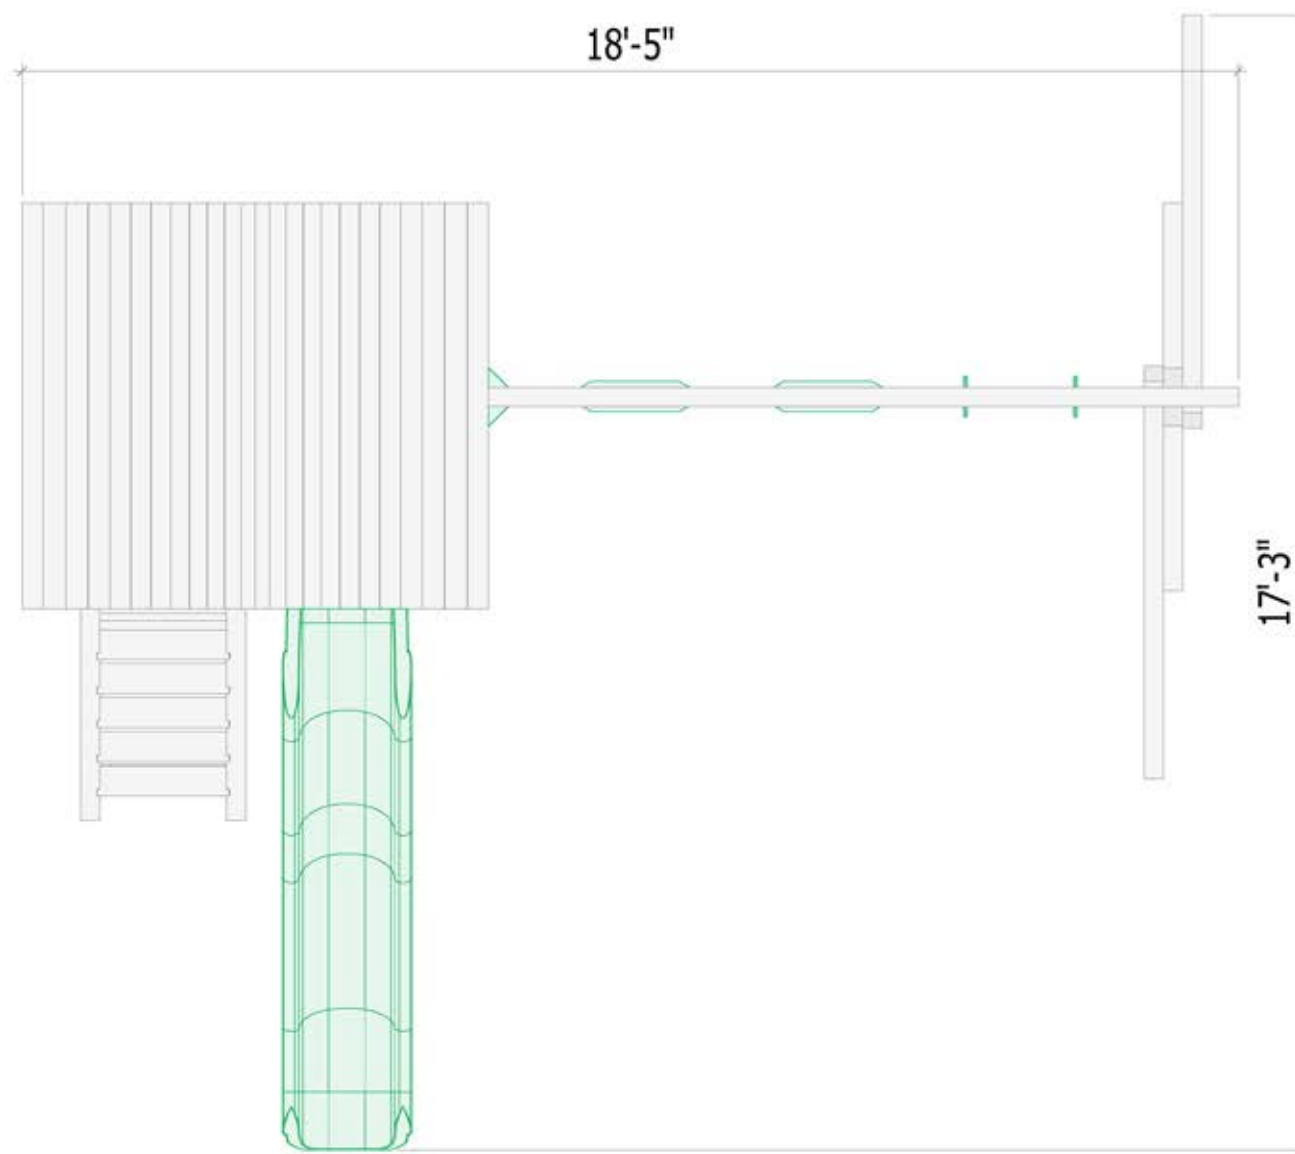

Kelton

Triumph Play Systems
15 Maple Ave, Ashburnham, MA
(978)827-6330
www.TriumphPlaySystems.com

We recommend using a resilient play surface and allowing a 6-foot perimeter around the entire structure.