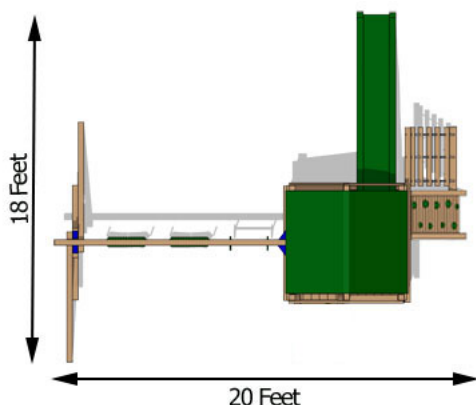

# Quad Climber

Choose between two paths up to the fun on this great play set! Climb up from the inside or the outside with the Quad Climber. Features a 5-foot rock wall, rope ladder, wave slide, two belt swings and a trapeze. For more information about this swing set call or [visit our website.](#)

## Structure

- 100% Natural Northern White Cedar
- Swing Beam Height: 93"
- (105" with Optional Boost Package)
- Three Position Swing Beam
- Under Carriage: 4" x 4"
- 33" High Spindle Walls
- Level One: 37" x 70" - 11" Deck Height
- Level Two: 37" x 37" - 36" Deck Height
- Level Three: 37" x 37" - 60" Deck Height
- Level Four: 37" x 70" - 84" Deck Height

## Features

- 10 Foot Wave Slide
- Two Belt Swings with Vinyl Dipped Chains
- Trapeze with Handles and Vinyl Dipped Chains
- Lower Floors and Lower Cozy Walls
- Four Levels
- 18 oz Vinyl Polyester Canopy
- Adjustable Swing Legs - For Unlevel Yards
- 5' Rock Wall Ladder
- Rope Ladder