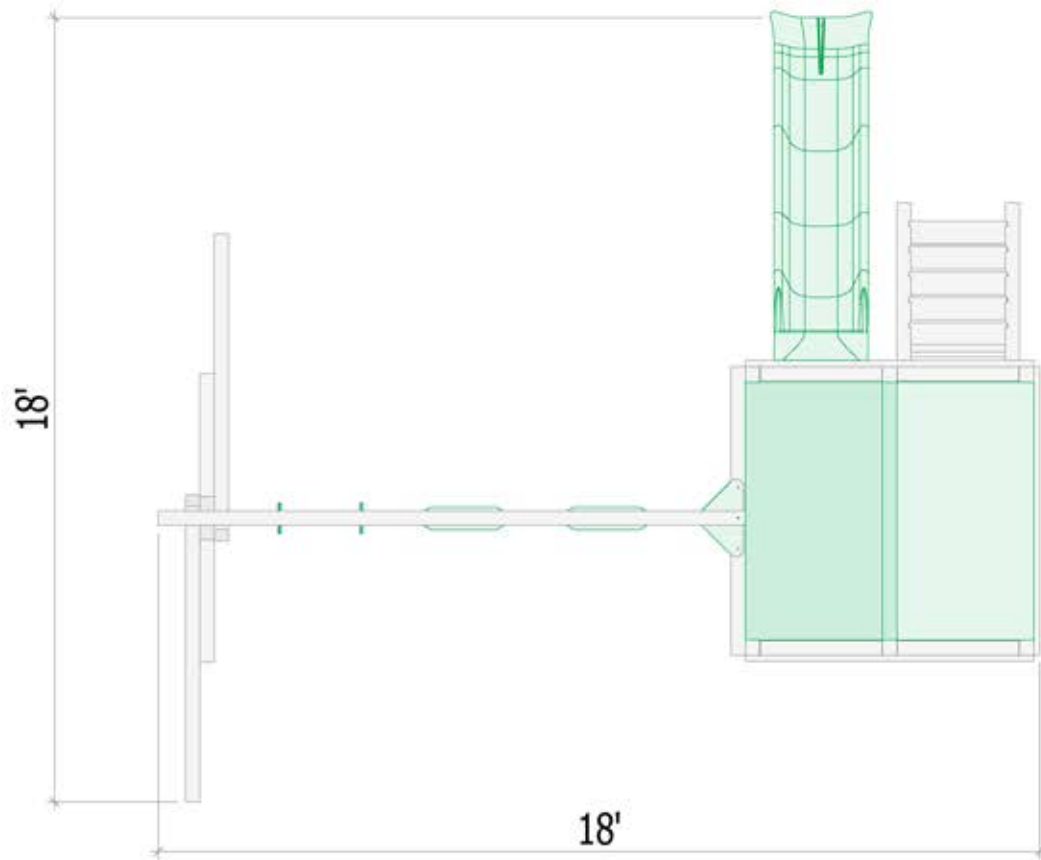

## Bailey

Layout Option One

Triumph Play Systems  
 15 Maple Ave, Ashburnham, MA  
 (978)827-6330  
[www.TriumphPlaySystems.com](http://www.TriumphPlaySystems.com)

We recommend using a resilient play surface and allowing a 6-foot perimeter around the entire structure.

## Bailey

Layout Option Two

Triumph Play Systems  
 15 Maple Ave, Ashburnham, MA  
 (978)827-6330  
[www.TriumphPlaySystems.com](http://www.TriumphPlaySystems.com)

We recommend using a resilient play surface and allowing a 6-foot perimeter around the entire structure.