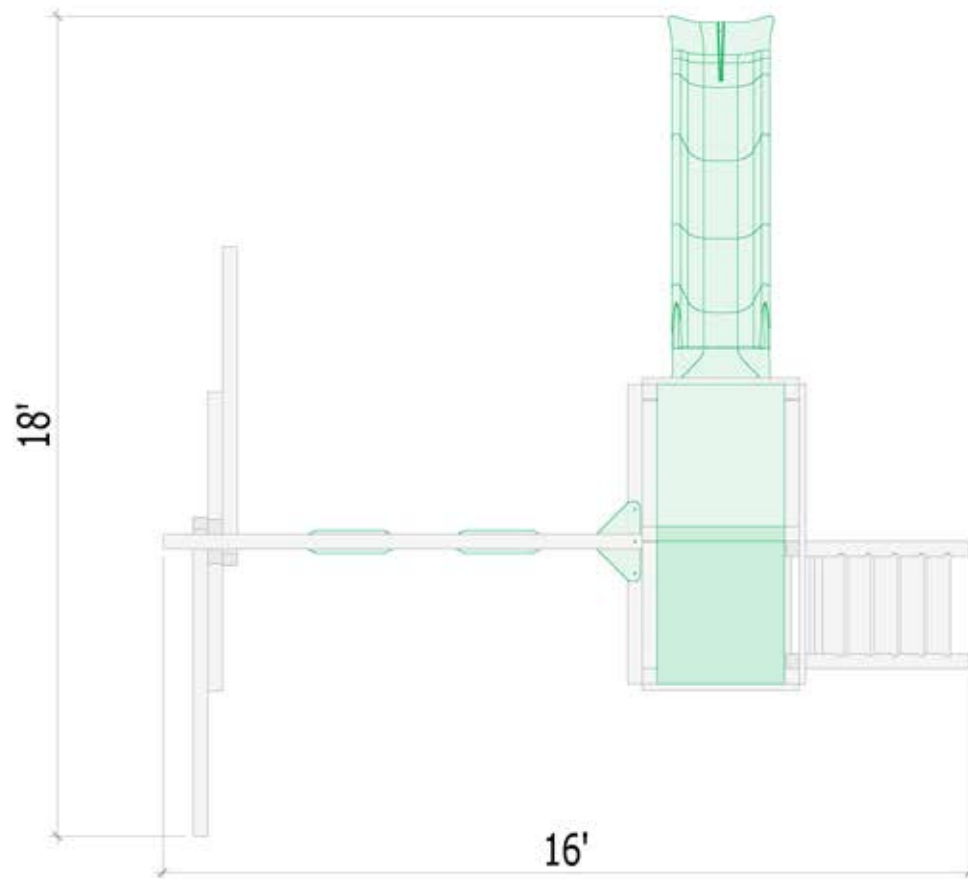

Dunmore

Layout Option One

Triumph Play Systems
15 Maple Ave, Ashburnham, MA
(978)827-6330
www.TriumphPlaySystems.com

We recommend using a resilient play surface and allowing a 6-foot perimeter around the entire structure.

Dunmore

Layout Option Two

Triumph Play Systems
 15 Maple Ave, Ashburnham, MA
 (978)827-6330
www.TriumphPlaySystems.com

We recommend using a resilient play surface and allowing a 6-foot perimeter around the entire structure.